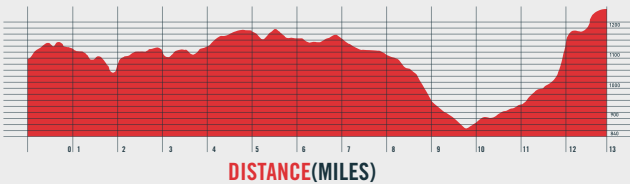

RUN BENTONVILLE HALF MARATHON

EST. 2011

HALF MARATHON RACE ELEVATION

- START/FINISH LINE
- RACE DIRECTION
- MILE MARKER
- AID STATION
- HYDRATION STATION
- RESTROOMS
- GEL ZONE
- PARKS