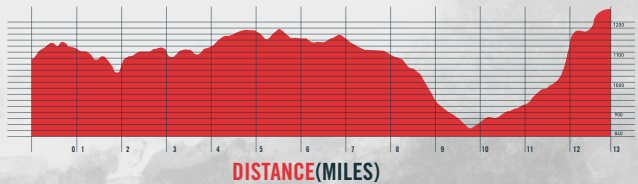

6TH ANNUAL

RUN BENTONVILLE HALF MARATHON

EST. 2011

HALF MARATHON RACE ELEVATION

- START/FINISH LINE
- RACE DIRECTION
- MILE MARKER
- AID STATION
- HYDRATION STATION
- RESTROOMS
- POWER BAR GEL ZONE
- PARKS