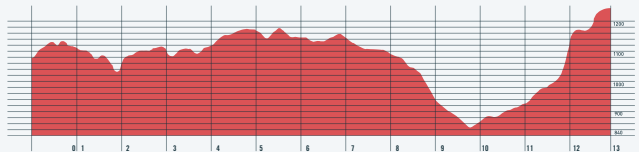

2011 **FB** 2020

RUN BENTONVILLE

HALF MARATHON

TENTH ANNIV

HALF MARATHON RACE ELEVATION

-  START/FINISH LINE
-  RACE DIRECTION
-  MILE MARKER
-  AID STATION
-  HYDRATION STATION
-  RESTROOMS
-  CLIF BAR GEL ZONE
-  PARKS