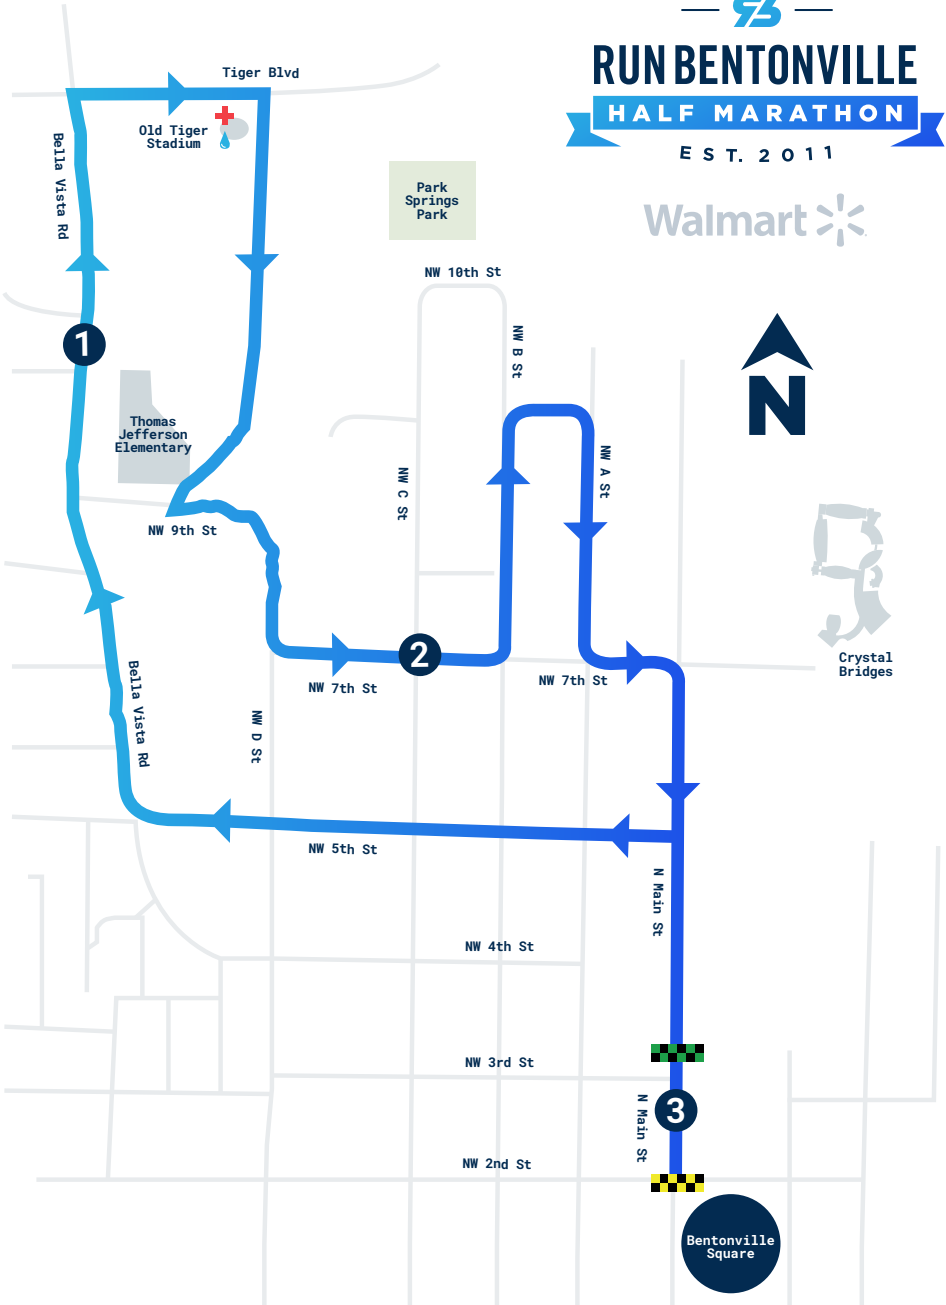

RUN BENTONVILLE HALF MARATHON

EST. 2011

5K RUN MAP KEY

-  5K START
-  5K MILE MARKERS
-  PARKS
-  AID STATION
-  5K FINISH
-  5K RACE ROUTE
-  LANDMARKS
-  HYDRATION STATION