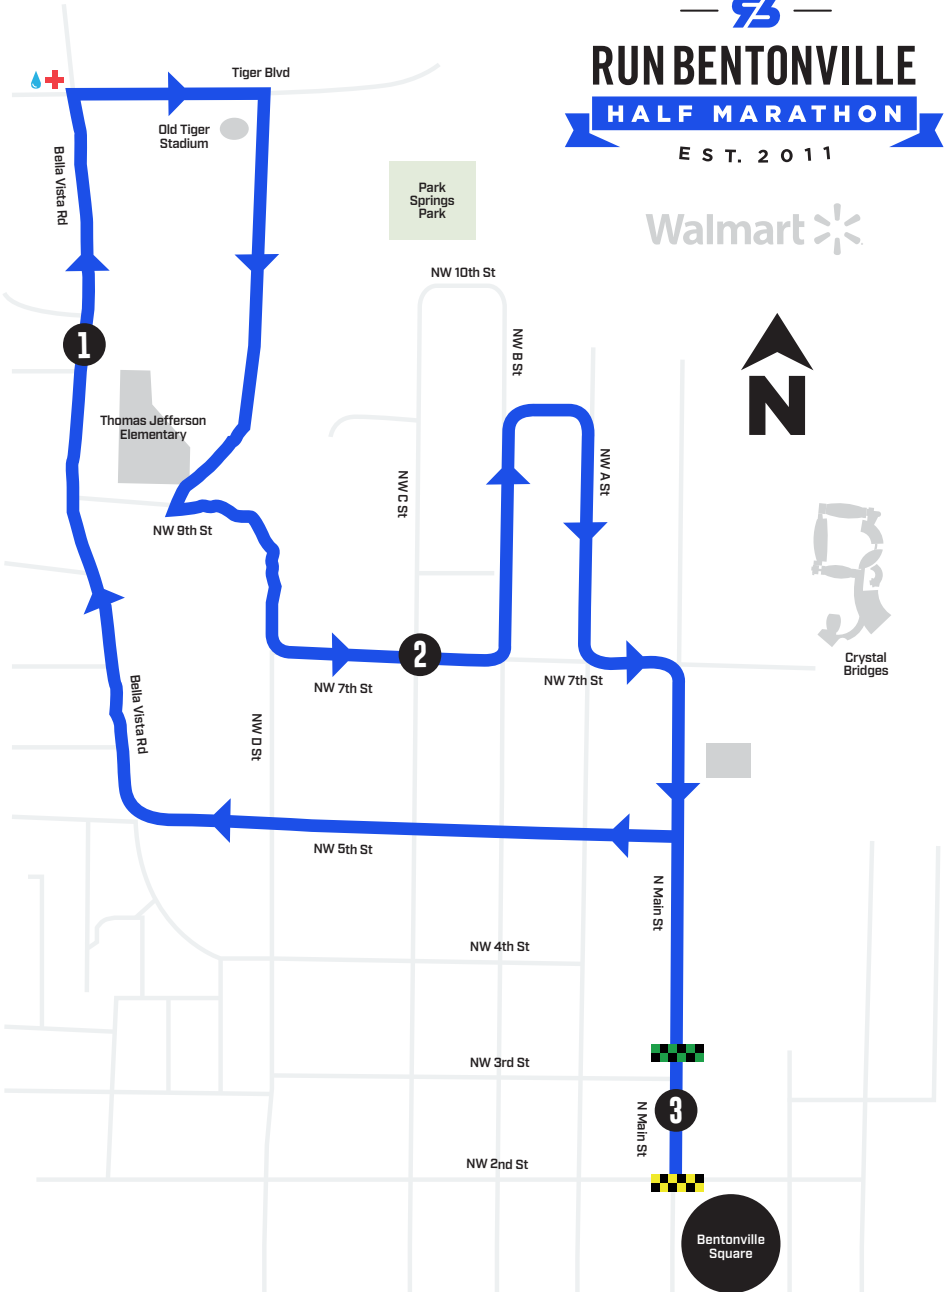

# RUN BENTONVILLE HALF MARATHON

EST. 2011

## 5K RUN MAP KEY

5K START

5K MILE MARKERS

PARKS

AID STATION

5K FINISH

5K RACE ROUTE

LANDMARKS

HYDRATION STATION