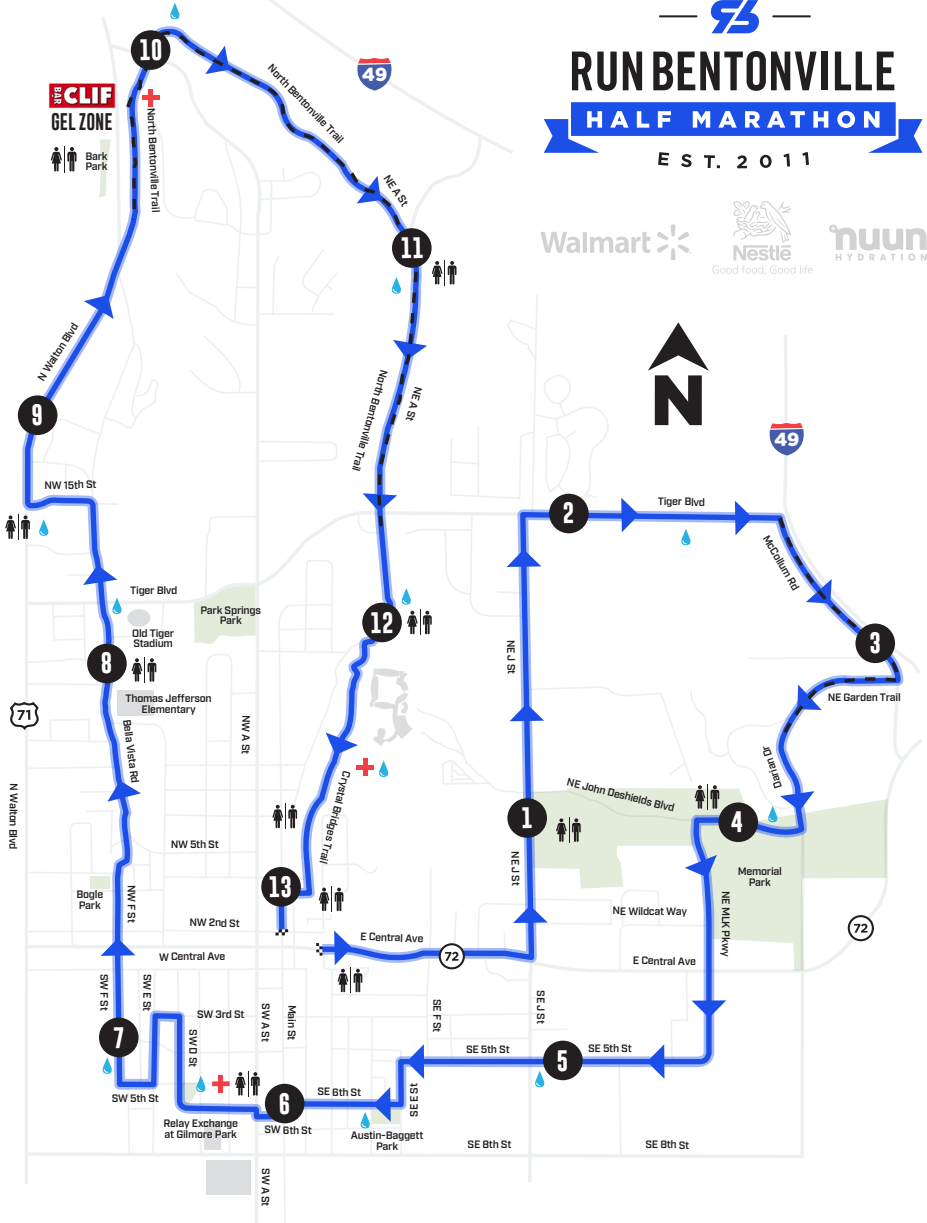

# RUN BENTONVILLE HALF MARATHON

EST. 2011

## HALF MARATHON RACE ELEVATION

- START/FINISH LINE
- RACE DIRECTION
- MILE MARKER
- AID STATION

- HYDRATION STATION
- RESTROOMS
- CLIF BAR GEL ZONE
- PARKS

DISTANCE (MILES)