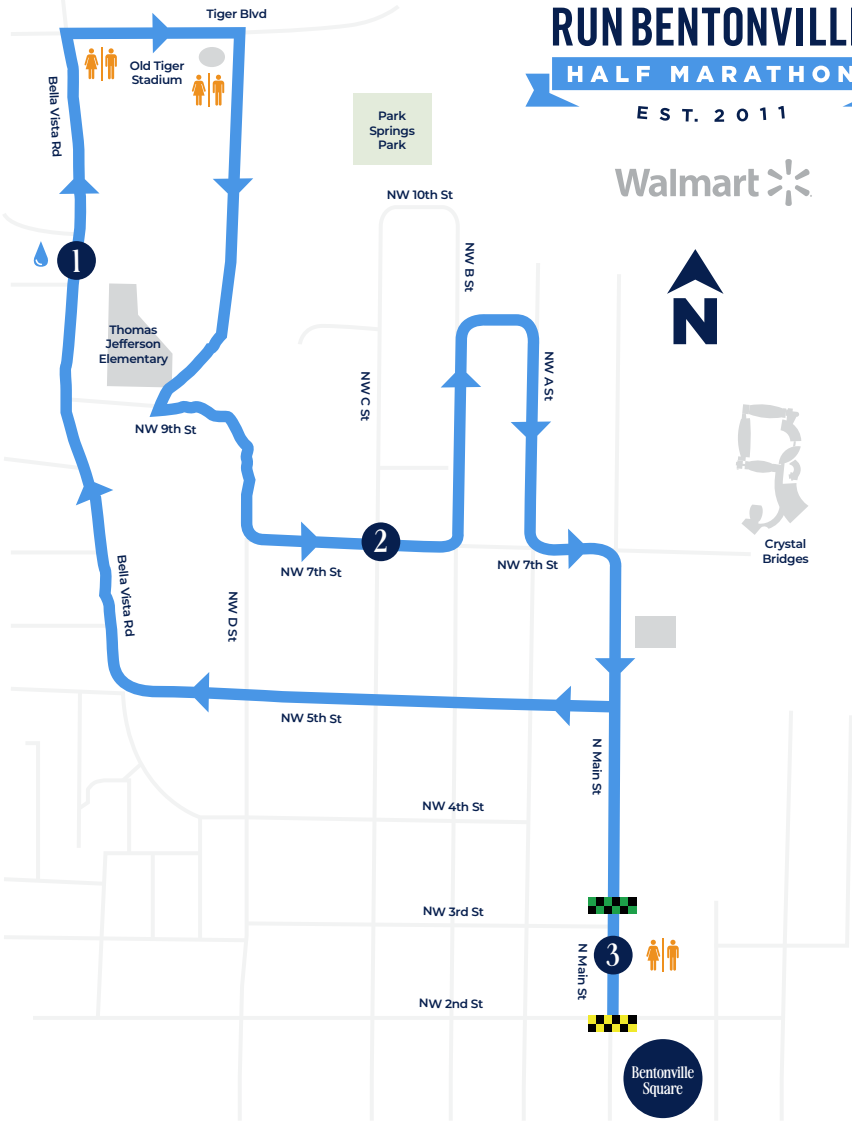

RUN BENTONVILLE HALF MARATHON

EST. 2011

5K RUN MAP KEY

5K Start

5K Finish

5K Race Route

5K Mile Markers

Parks

Landmarkers

Hydration Station

Restrooms